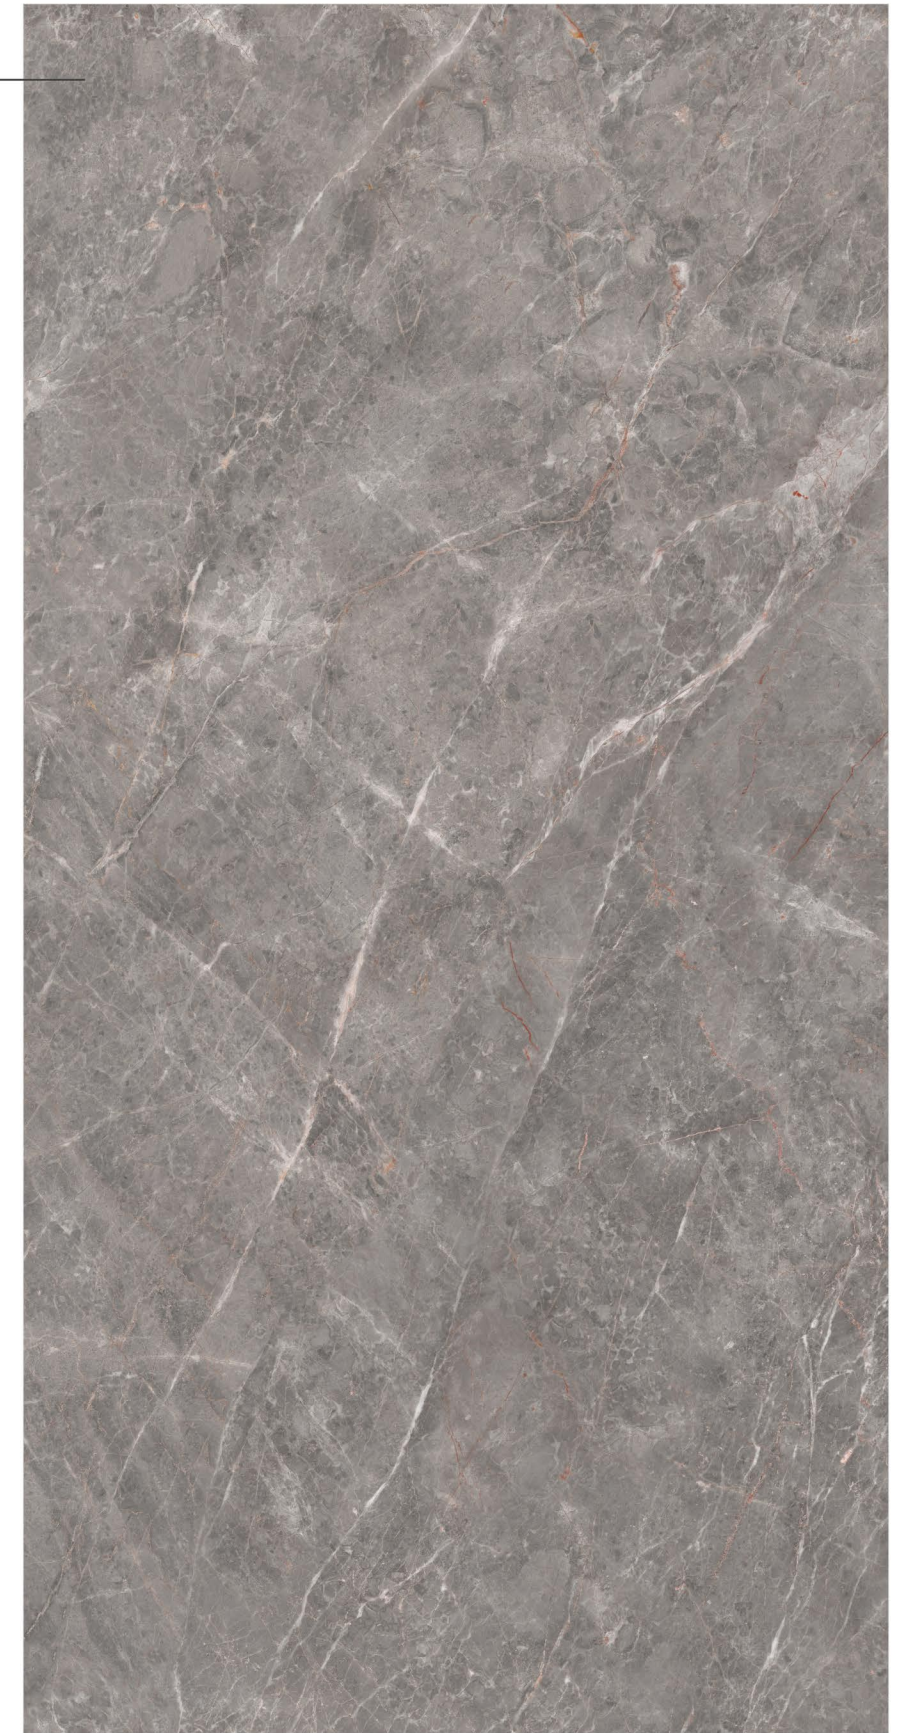

**PRISM
GREY**

Finish | Glossy
Random | 4 Faces