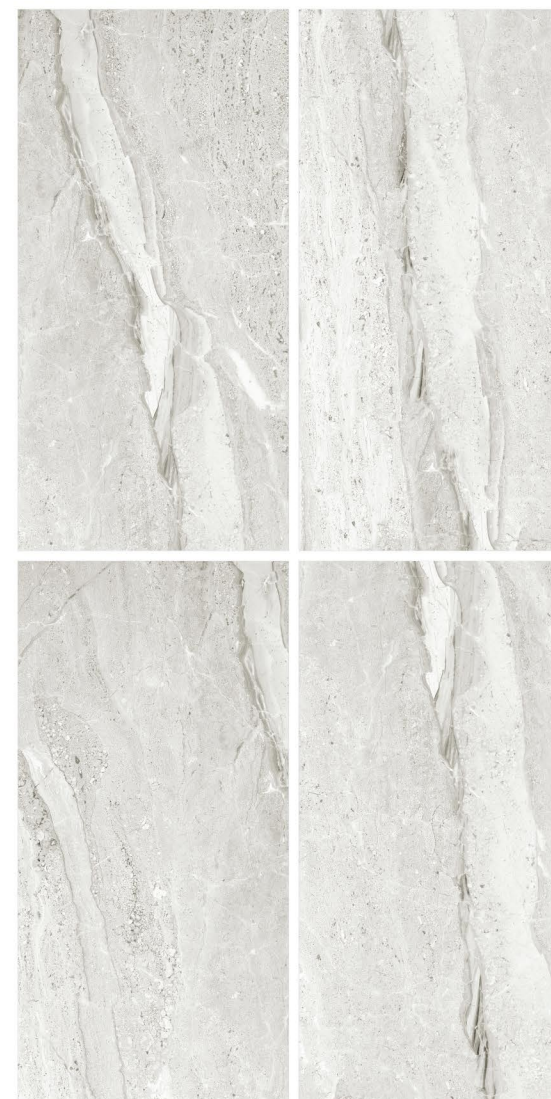

Finish | Glossy
Random | 4 Faces

800x1600MM | 32"X64"

MARBLE TOUCH
next level slab

**BIRON
GOLD**

Finish | Glossy
Random | 4 Faces

MARBLE TOUCH
next level slab

**BIRON
GREY**

Finish | Glossy
Random | 4 Faces