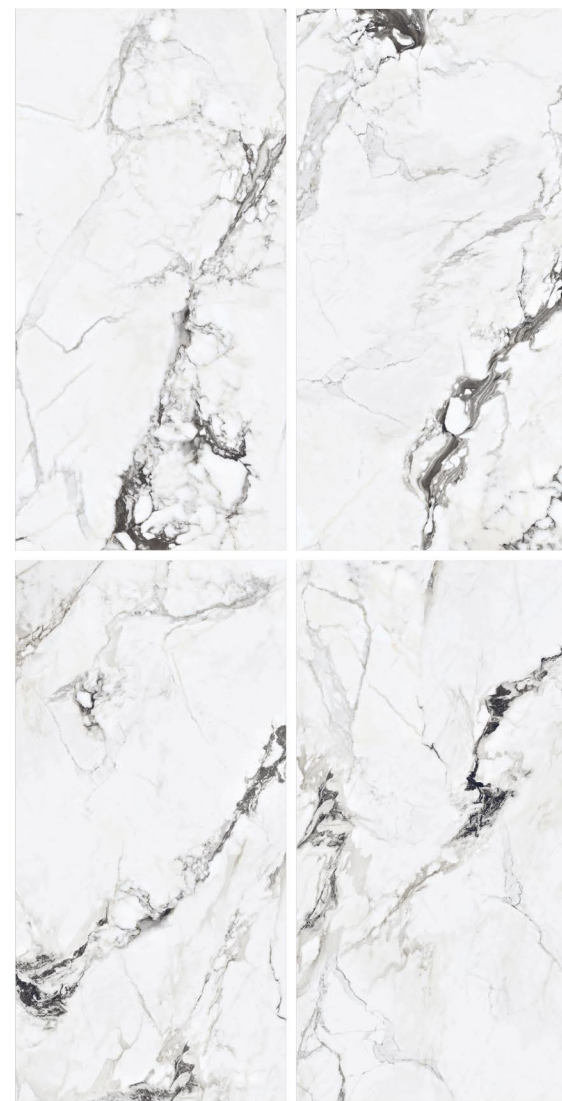

800x1600MM | 32"X64"

MARBLE TOUCH
next level slab

PIETRASANTA

Finish | Glossy
Random | 4 Faces

MARBLE TOUCH
next level slab

MZR 2070

Finish | Glossy
Random | 4 Faces

800x1600MM | 32"X64"