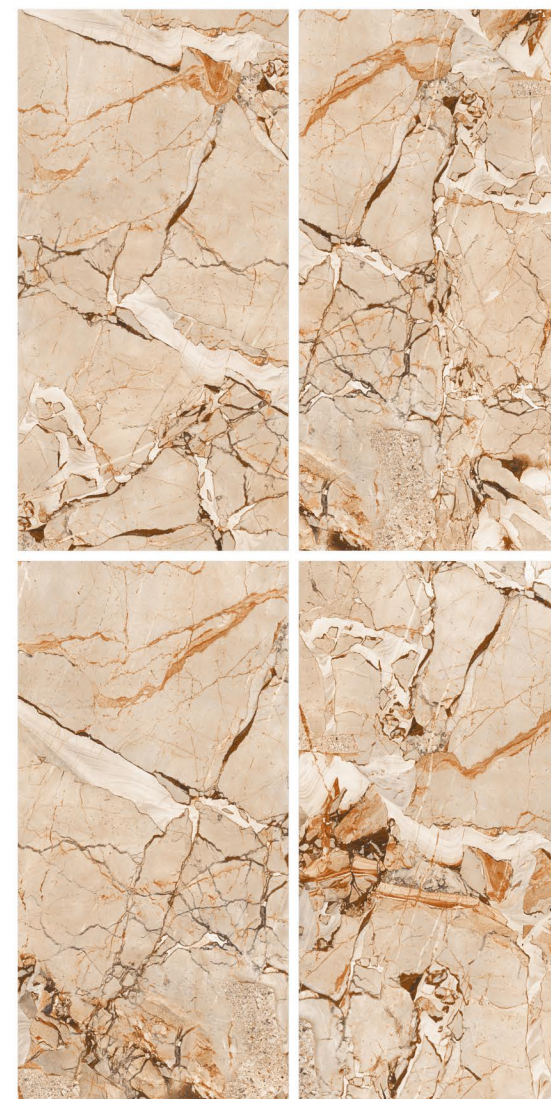

Finish | Glossy
Random | 4 Faces

MARBLE TOUCH
next level slab

**DALKEY
GREY**

Finish | Glossy
Random | 4 Faces

800x1600MM | 32"X64"

MARBLE TOUCH
next level slab

**ESEDRA
COCO**

Finish | Glossy
Random | 4 Faces

MARBLE TOUCH
next level slab

**ESEDRA
ROJO**

Finish | Glossy
Random | 4 Faces

800x1600MM | 32"X64"

MARBLE TOUCH
next level slab

**IGNEA
BEIGE**

Finish | Glossy
Random | 4 Faces

MARBLE TOUCH
next level slab