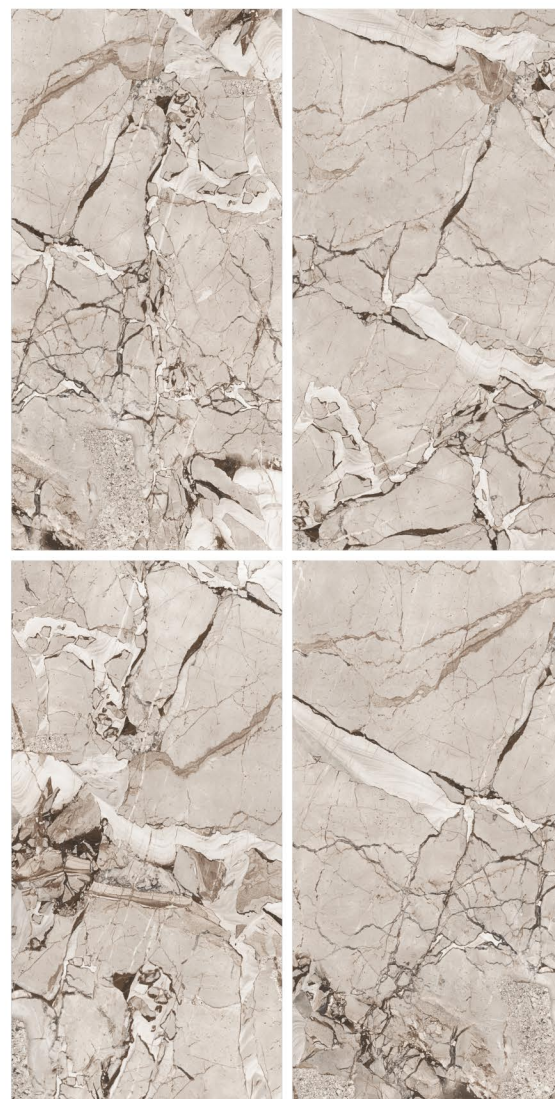

Finish | Glossy
Random | 4 Faces

MARBLE TOUCH
next level slab

**DALKEY
GREY**

Finish | Glossy
Random | 4 Faces

800x1600MM | 32"X64"

MARBLE TOUCH
next level slab

**ESEDRA
COCO**

Finish | Glossy
Random | 4 Faces

MARBLE TOUCH
next level slab

**ESEDRA
ROJO**

Finish | Glossy
Random | 4 Faces

800x1600MM | 32"X64"

MARBLE TOUCH
next level slab

**IGNEA
BEIGE**

Finish | Glossy
Random | 4 Faces

MARBLE TOUCH
next level slab